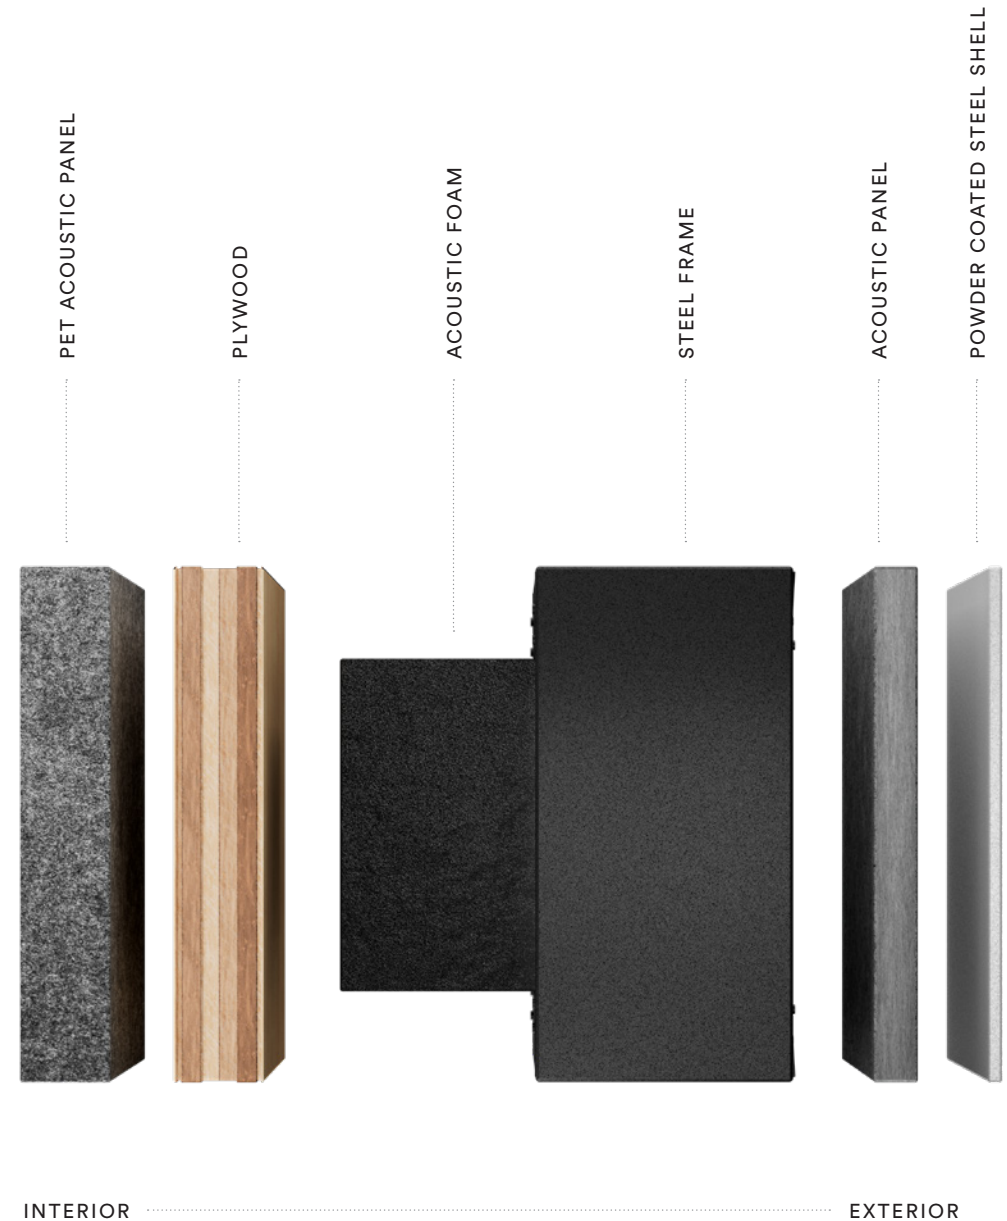

Privacy for Life

Every PoppinPod is made from the highest quality materials. Constructed with durable steel, tempered glass, and sound-dampening acoustic panels, the PoppinPod was made tough to withstand the wear and tear of the office.

We're so confident in our pods' superior construction that we offer a Limited Lifetime Warranty on all models.